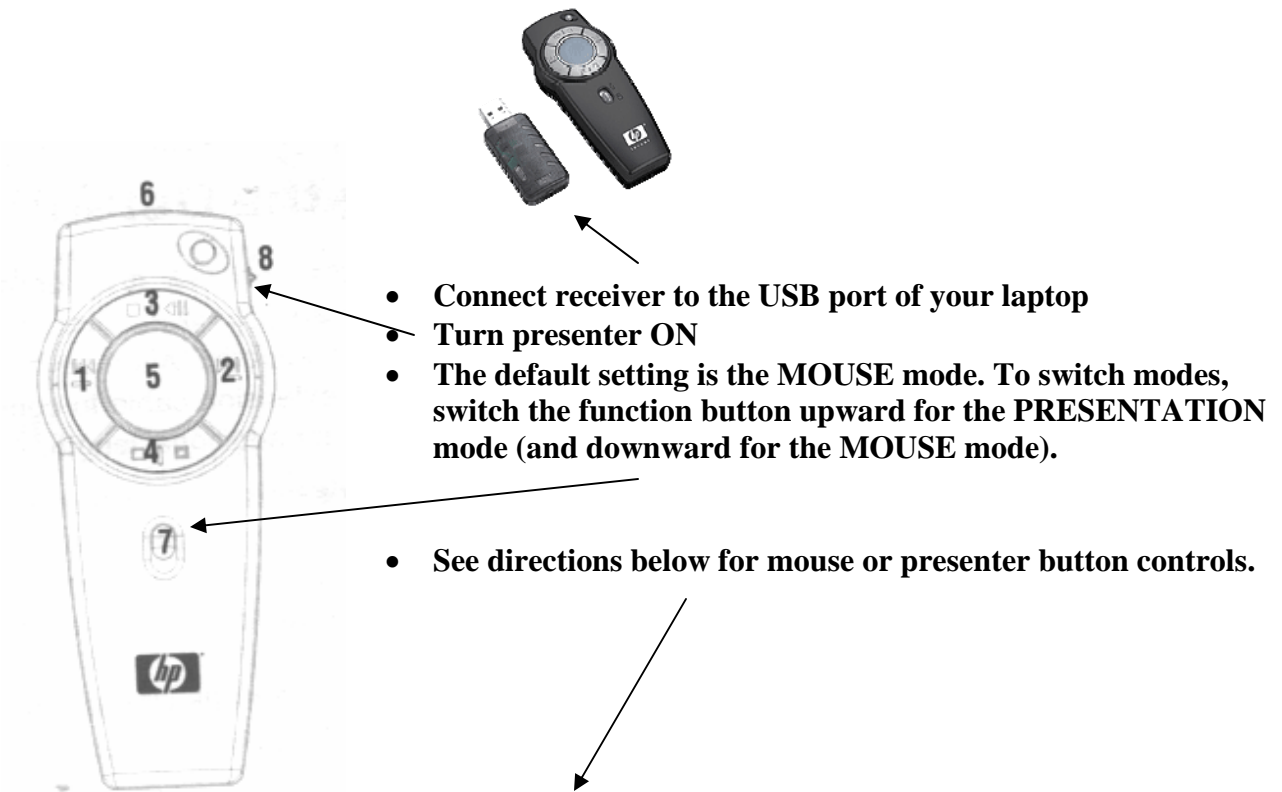

Instructions for Wireless Presenter/Mouse

The various mode features are listed in the table below.

Button	Mouse Mode	Presentation Mode
1	Left click	Page up
2	Right click	Page down
3	Internet page forward	Start/Stop
4	Internet page backward	Screen go dark
5	Cursor control	No function
6	No function	Laser Pointer
7	↓ = Mouse mode	↑ = Presentation mode
8	↑ = On / ↓ = Off	↑ = On / ↓ = Off